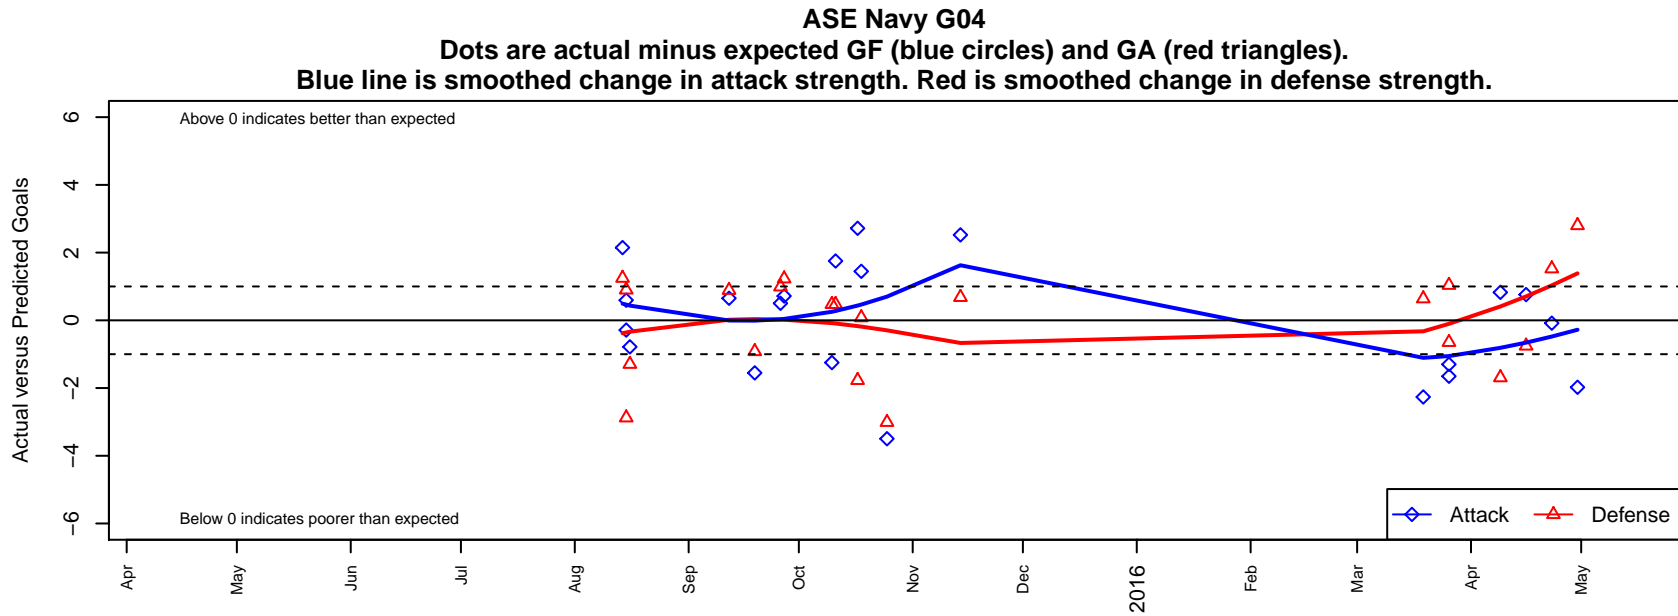

# ASE Navy G04

Academy of Soccer Excellence

Pasco, WA

G04 total strength=195

attack=0.2 defense=0.08

fall league = PSPL–Inland Div 2 Green U11

spr league = Spr PSPL–Inland Div 1 U11

notes= Blackhawks

**attack and defense variance (black dot)  
relative to other teams  
and top 10 in region**

**attack and defense rating  
relative to others at age  
and all opponents in last 13 months**

**Performance relative to 13 month average**