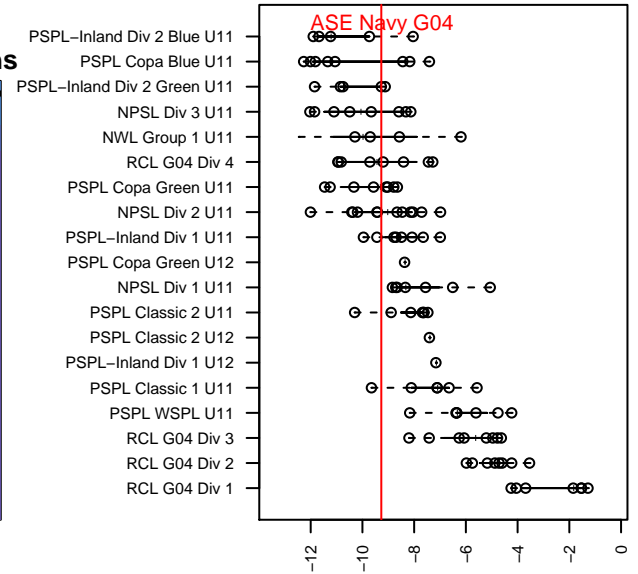

# ASE Navy G04

Academy of Soccer Excellence

Pasco, WA

G04 total strength=195

attack=0.2 defense=0.08

fall league = PSPL–Inland Div 2 Green U11

spr league = Spr PSPL–Inland Div 1 U11

notes= Blackhawks

alt names used:

ASE Blackhawks (04 Navy)

ASE G04 Blackhawks

ASE Blackhawks (04 Navy)

Venues played:

2015 Mt Hood Challenge U11

2015 PSPL–Inland Div 2 Green U11

2015 Spr PSPL–Inland Div 1 U11

**attack and defense variance (black dot)  
relative to other teams  
and top 10 in region**

**attack and defense rating  
relative to others at age  
and all opponents in last 13 months**

**Performance relative to 13 month average**